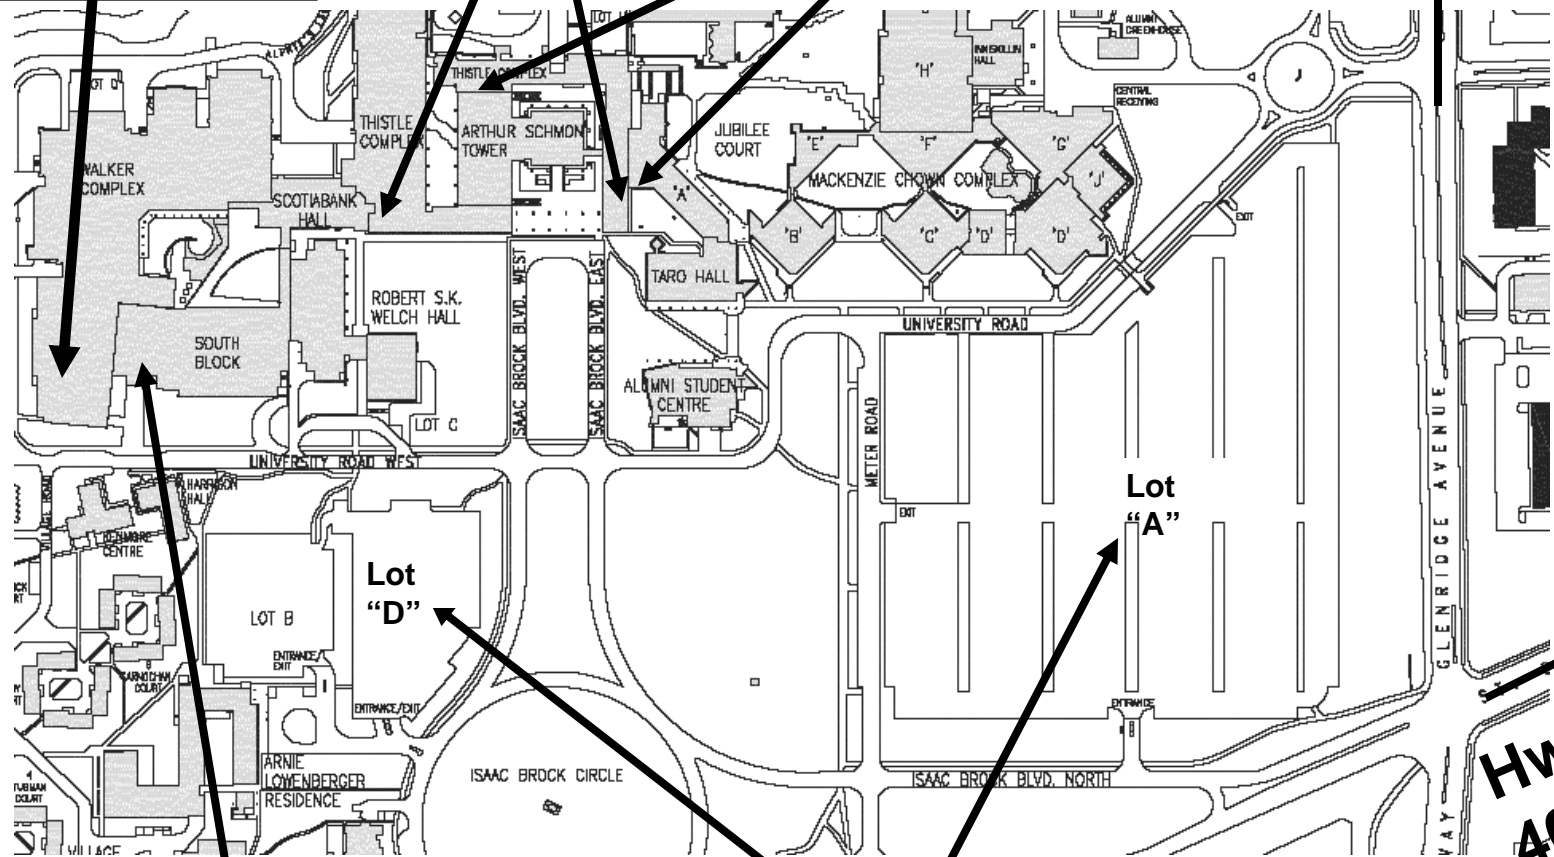

Downtown St. Catharines

Feis Location

Tim Hortons

Bank Machines

Food Court

Feis Parking (\$5)

Hwy 406